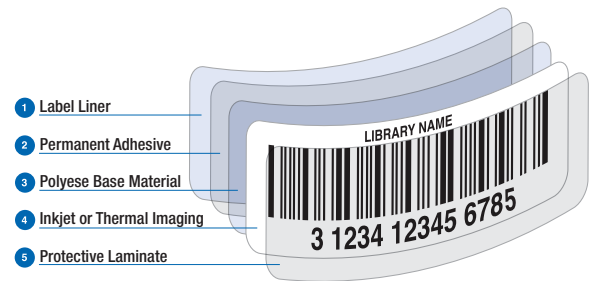

Library Barcode Labels and Patron Cards

**IHLS Members
Save 25%**

Proudly serving the Illinois Heartland Library System since its inception.

ID Label library products feature:

- High-quality, laminated barcode labels for library materials, CD/DVDs and patron cards
- Durable polyester stock that resists yellowing and fading
- Compatibility with any library automation system

Featuring ID Label's specialized library services:

- Custom library database where number sequences and orders are stored for easy and error-free re-ordering
- Premium quality and workmanship at low IHLS pricing
- Quick turnaround
- Custom design options

Library Barcode Labels

High-Quality Polyester Stock, Protective Laminate, Permanent Adhesion

CD/DVD SINGLE BARCODE LABELS

- Round label has 1.5" outer diameter and .625" inside diameter
- Rectangular label with rounded corners is 2" x .625"

- Printed on sheets only: 8"w x 12" sheets
- 4 labels across/16 labels down/64 labels per sheet

ID Label maintains a custom library database – we securely store your numbers and sequences for easy, error-free re-ordering.