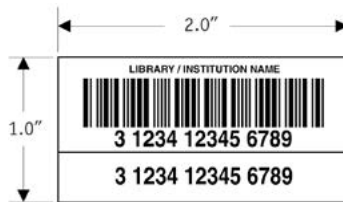

Library Barcode Labels

High-Quality Polyester Stock, Protective Laminate, Permanent Adhesion

CD/DVD SINGLE BARCODE LABELS

- Round label has 1.5" outer diameter and .625" inside diameter
- Rectangular label with rounded corners is 2" x .625"

CD/DVD DOUBLE BARCODE LABELS

- Round label has 1.5" outer diameter and .625" inside diameter
- Rectangular label is two-part 2"x .625" + 2" x .375"

FORMAT A

Two-part dumb library label

- Printed on sheets or rolls: 8-1/4"w x 12" sheets or rolls with 3" core
- 4 labels across/12 labels down/48 labels per sheet